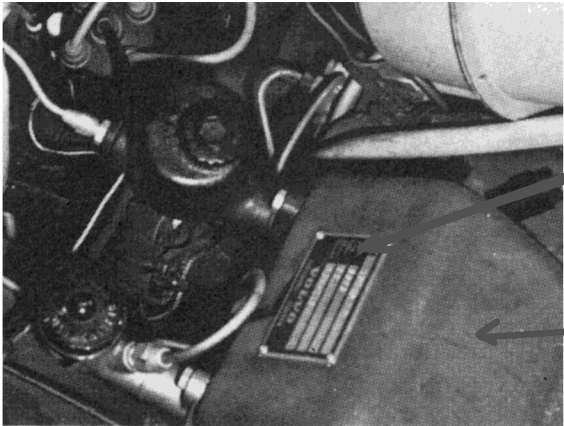

VOLVO 1800 PLATE LOCATIONS

EARLY MODELS - THRU 1968

DESIGNATION

BODY NO.

LATE MODEL - 1969 & UP

DESIGNATION PLATE INFORMATION

COUPES UP TILL CHASSIS NO. 20999

COUPES FROM CH# 21000 & ALL ES's